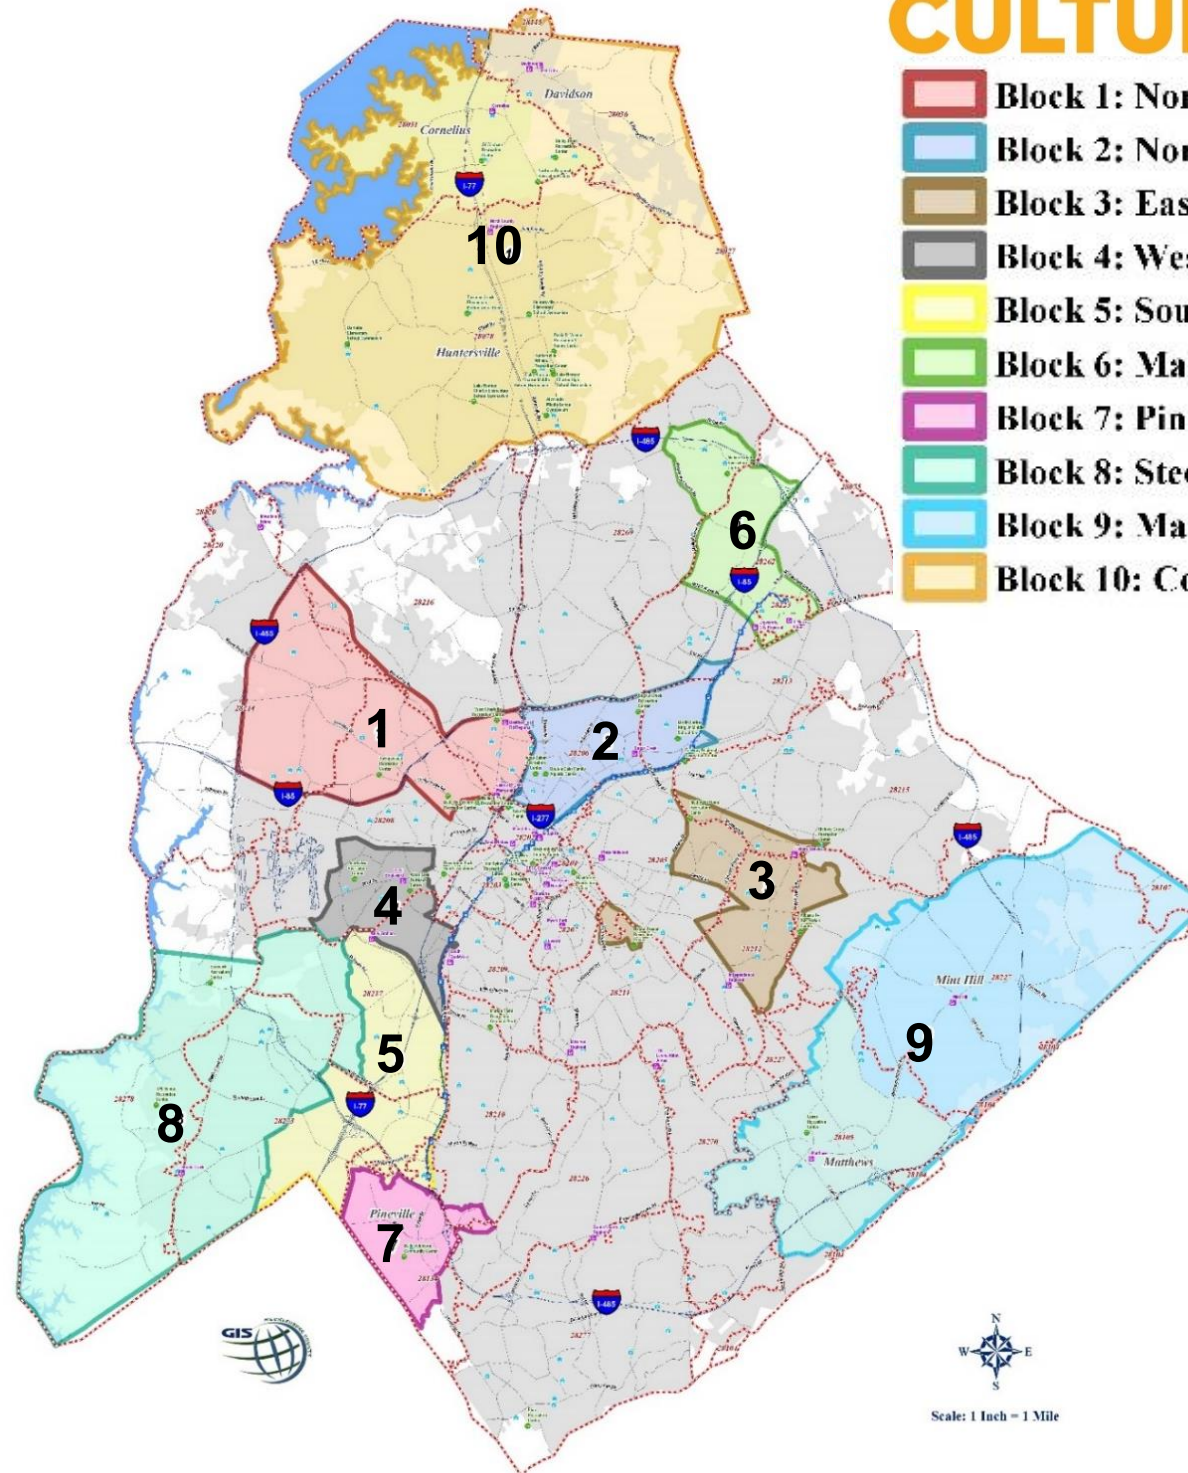

CULTURE BLOCKS

a community partnership with

CHARLOTTE MECKLENBURG
LIBRARY

GEOGRAPHIC AREAS INFORMATION

COMMUNITY FEEDBACK BY BLOCK

CULTURE BLOCKS PARTNER FACILITIES CONTACT LIST

CULTURE BLOCKS

-  Block 1: Northwest
-  Block 2: North End/Sugar Creek/Hidden Valley
-  Block 3: East
-  Block 4: West
-  Block 5: Southwest
-  Block 6: Mallard/University/Prosperity
-  Block 7: Pineville
-  Block 8: Steele Creek
-  Block 9: Matthews/Mint Hill
-  Block 10: Cornelius/Davidson/Huntersville