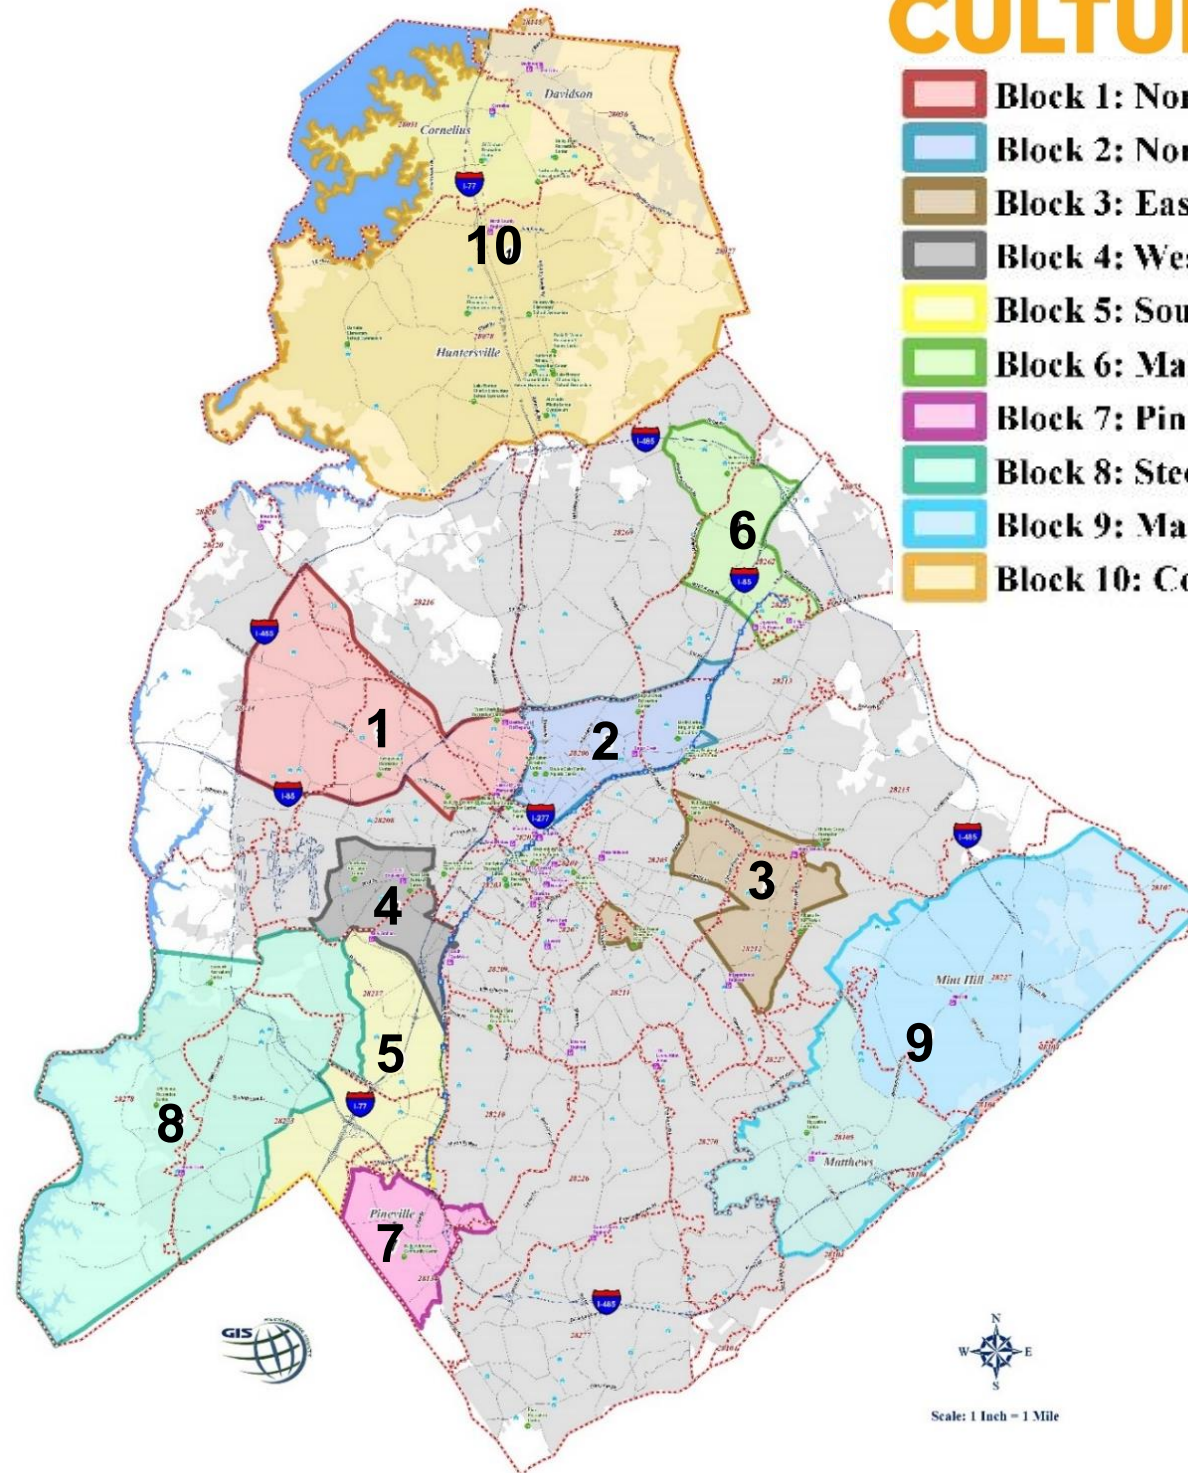

CULTUREBLOCKS

a community partnership with

GEOGRAPHIC AREAS INFORMATION

COMMUNITY FEEDBACK BY BLOCK

CULTURE BLOCKS PARTNER FACILITIES CONTACT LIST

CULTURE BLOCKS

-  Block 1: Northwest
-  Block 2: North End/Sugar Creek/Hidden Valley
-  Block 3: East
-  Block 4: West
-  Block 5: Southwest
-  Block 6: Mallard/University/Prosperity
-  Block 7: Pineville
-  Block 8: Steele Creek
-  Block 9: Matthews/Mint Hill
-  Block 10: Cornelius/Davidson/Huntersville